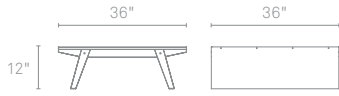

## BARBARELLA SQUARE COFFEE TABLE

Beautifully exposed. Just the simple, straight-forward beauty of powder-coated steel and a wood veneer top. Ships flat and folds into shape. Choose from rectangular and square coffee tables as well as a console table and side table. Base in ivory with a graphite-on-oak top.