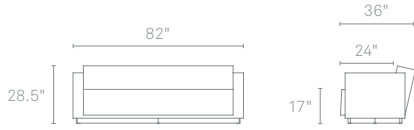

SMALL ANIMAL

Massive primal shapes reveal a more sophisticated side in this thoughtfully proportioned sofa. A subtle stitch detail gives the seat a dash of old-school tufting and a hint of brushed stainless steel floats it all off the floor. Available in chalk and dark roast.