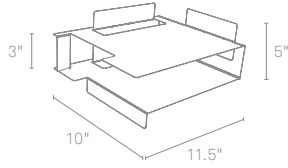

## 2D:3D IN/OUT BOX

If you can fold, you can be organized. From flat to fabulous in no time. Each piece is available in gun metal, red, and white. Think of it as functional origami without paper cuts.

<b>2D:3D IN/OUT BOX</b>		
2D1-INOTBX-GM	<b>GUN METAL</b>	<b>\$45</b>
2D1-INOTBX-RD	<b>RED</b>	<b>\$45</b>
2D1-INOTBX-WH	<b>WHITE</b>	<b>\$45</b>