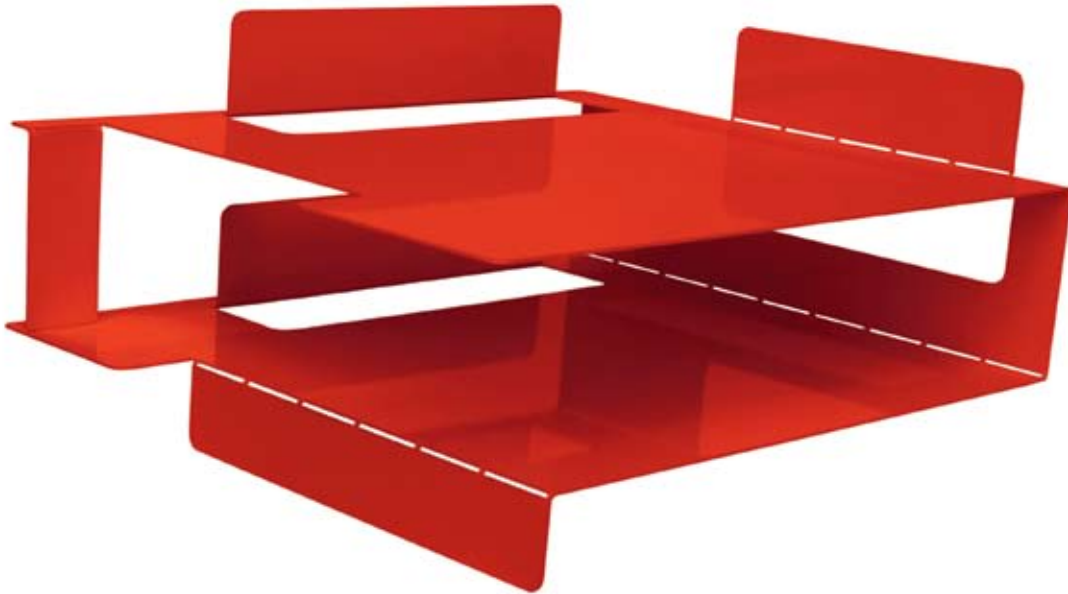

## 2D:3D IN/OUT BOX

If you can fold, you can be organized. From flat to fabulous in no time. Each piece is available in gun metal, red, and white. Think of it as functional origami without paper cuts.

<b>2D:3D IN/OUT BOX</b>		
2D1-INOTBX-GM	<b>GUN METAL</b>	<b>\$45</b>
2D1-INOTBX-RD	<b>RED</b>	<b>\$45</b>
2D1-INOTBX-WH	<b>WHITE</b>	<b>\$45</b>